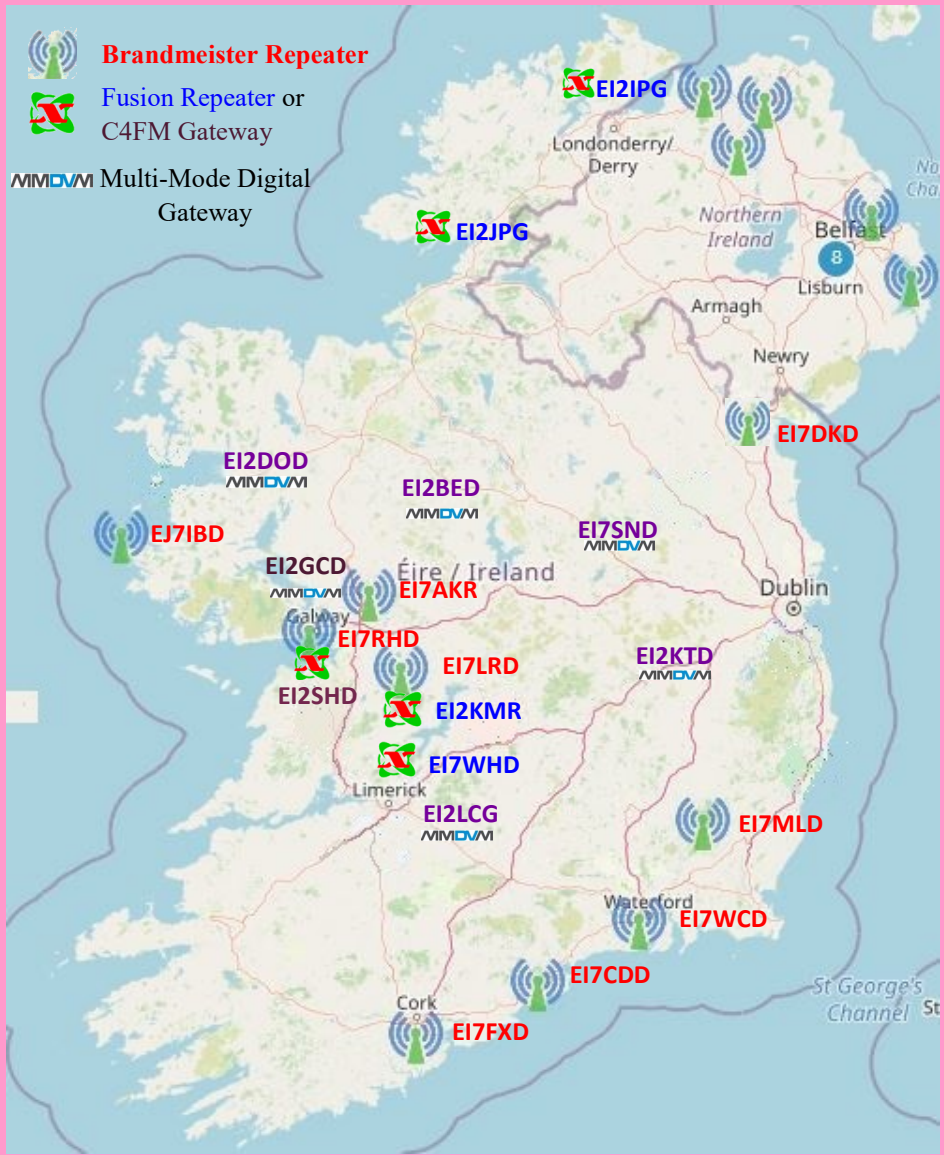

Digital Radio Data Card

EI Digital Repeater Network

Digital Radio Data Card

Operating parameters for equipment currently running in Ireland. Multi-Mode Digital Repeaters and Gateways generally run C4FM, DMR and D-Star

EI Digital Repeater Network

EI7RHD
 Location - Letteragh
 Input 430.450
 Output 439.450
 DMR Only

EI2WHR
 Location - Limerick
 Input 145.125
 Output 145.725
 Analog / C4FM

EI2IPG
 Location - Inishowen
 Input 145.1125
 Output 145.7125
 Analog/C4FM

Digital Gateways

EI7AKR
 Location - Abbeyknockmoy
 Input 438.425
 Output 430.825
 DMR Only

EI7WCD
 Location - Waterford City
 Input 439.275
 Output 430.275
 Multi-Mode Digital

EI2SHD
 Location - Salthill
 Simplex-144.8125
 Wires-X Gateway

EI2GCD
 Location - Letteragh
 Simplex - 144.850
 Multi-mode Digital

EI7LRD
 Location - Loughrea
 Input 430.500
 Output 439.500
 DMR Only

EI7CDD
 Location - Carronadaverg
 Input 430.650
 Output 439.650
 Multi-Mode Digital